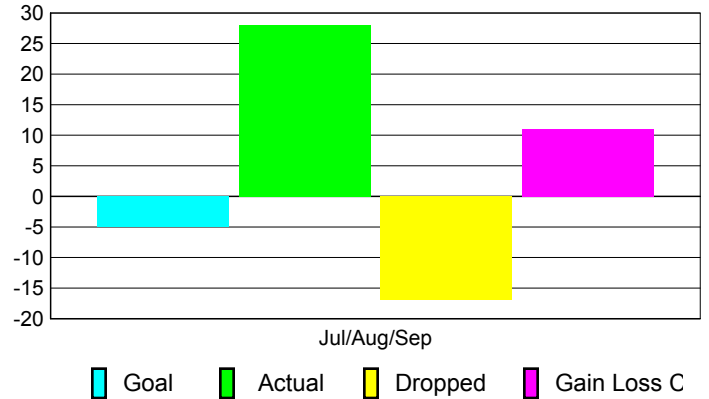

Club Results 2010-2011

Goal, New, Dropped, Gain/Loss

MEMBERSHIP

Membership Results
2010-2011

Membership
2009-2010

Month	Net Memb Goal	Actual New Memb	Actual Dropped Memb	Gain/Loss of Memb	Gain/Loss of Memb
Jul/Aug/Sep	-5	28	-17	11	-7
Totals	-5	28	-17	11	-7

Membership Results 2010-2011

Goal, New, Dropped, Gain/Loss

Comparison of Club Gain/Loss

Current Year Compared to the Previous Year

Comparison of Membership Gain/Loss

Current Year Compared to the Previous Year